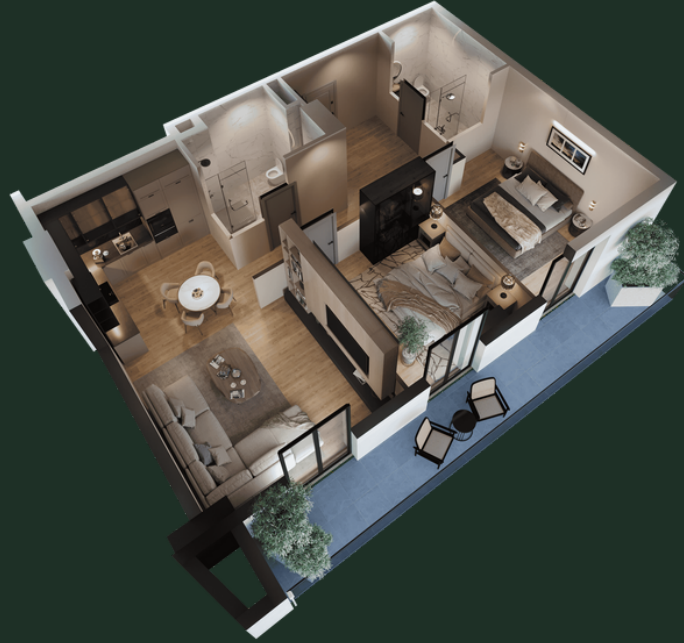

BLOCK N14 | FLOOR - 11 | APARTMENT N1102 (112) | 91.73 M²

sales@omnia.ge
+995 511 73 73 77; +995 511 73 77 73

116 Monk Gabriel Salosi Avenue
Tbilisi, Georgia

BLOCK N14 | FLOOR - 11 | APARTMENT N1102 (112) | 91.73 M²

DETAILS

Hallway - 10.01 m²

Studio - 26.91 m²

Bedroom 1 - 13.78 m²

Bedroom 2 - 12.92 m²

Bathroom 1 - 4.37 m²

Bathroom 2 - 5.91 m²

Balcony - 14.63 m²