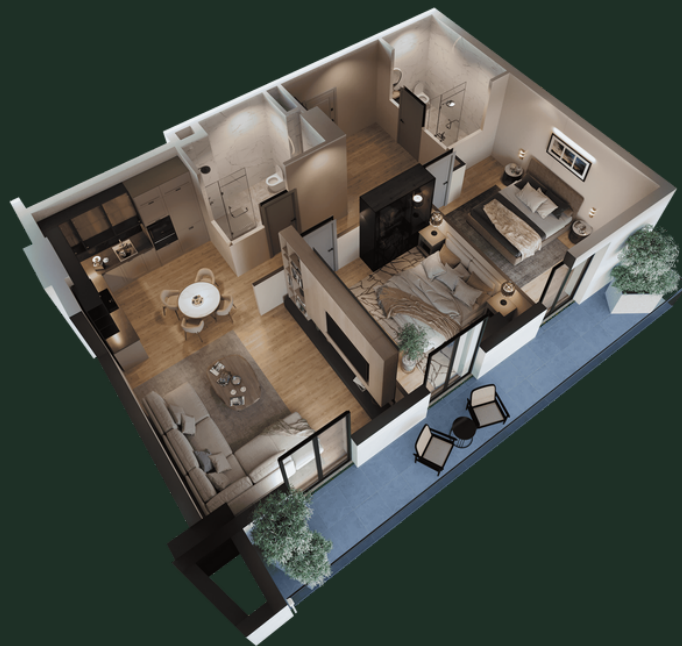

BLOCK N14 | FLOOR - 14 | APARTMENT N1402 (145) | 91.73 M²

sales@omnia.ge
+995 511 73 73 77; +995 511 73 77 73

116 Monk Gabriel Salosi Avenue
Tbilisi, Georgia

BLOCK N14 | FLOOR - 14 | APARTMENT N1402 (145) | 91.73 M²

DETAILS

Hallway - 10.01 m²

Studio - 26.91 m²

Bedroom 1 - 13.78 m²

Bedroom 2 - 12.92 m²

Bathroom 1 - 4.37 m²

Bathroom 2 - 5.91 m²

Balcony - 14.63 m²