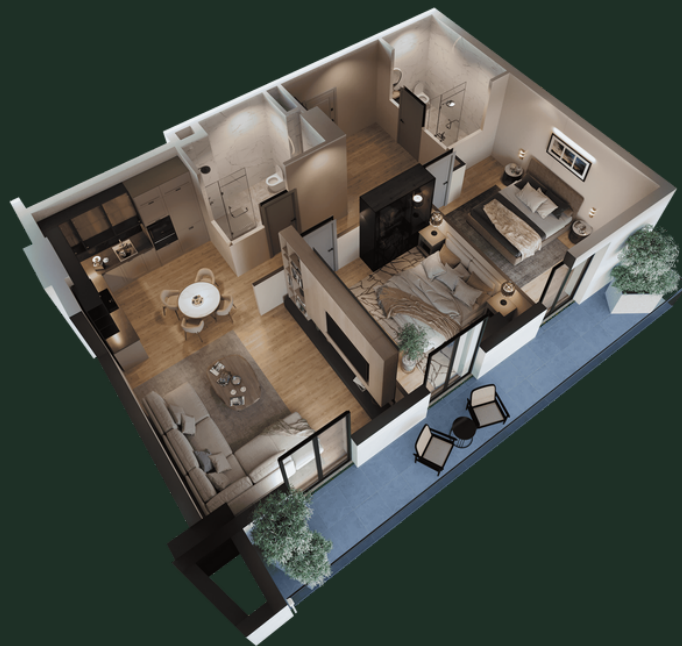

BLOCK N14 | FLOOR - 4 | APARTMENT N402 (35) | 91.28 M²

sales@omnia.ge
+995 511 73 73 77; +995 511 73 77 73

116 Monk Gabriel Salosi Avenue
Tbilisi, Georgia

BLOCK N14 | FLOOR - 4 | APARTMENT N402 (35) | 91.28 M²

DETAILS

Hallway - 10.01 m²

Studio - 26.91 m²

Bedroom 1 - 13.78 m²

Bedroom 2 - 12.92 m²

Bathroom 1 - 4.37 m²

Bathroom 2 - 5.91 m²

Balcony - 14.18 m²