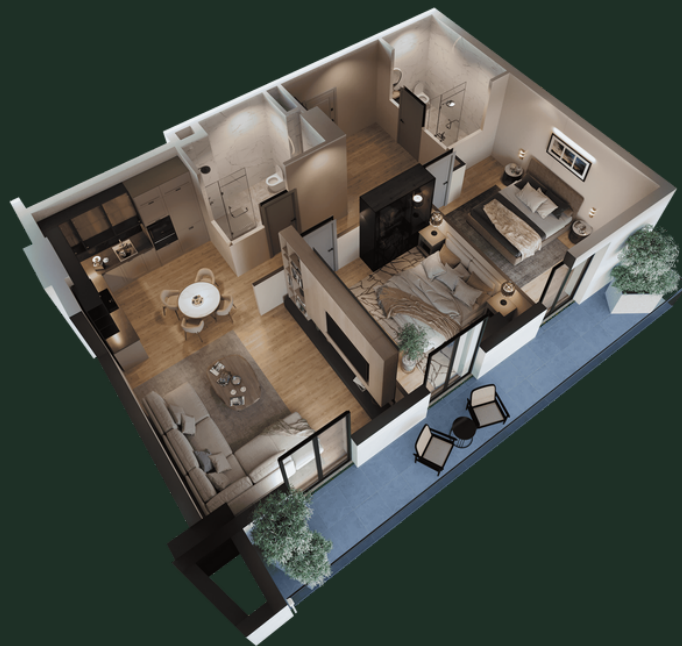

BLOCK N14 | FLOOR - 6 | APARTMENT N602 (57) | 91.73 M²

sales@omnia.ge
+995 511 73 73 77; +995 511 73 77 73

116 Monk Gabriel Salosi Avenue
Tbilisi, Georgia

BLOCK N14 | FLOOR - 6 | APARTMENT N602 (57) | 91.73 M²

DETAILS

Hallway - 10.01 m²

Studio - 26.91 m²

Bedroom 1 - 13.78 m²

Bedroom 2 - 12.92 m²

Bathroom 1 - 4.37 m²

Bathroom 2 - 5.91 m²

Balcony - 14.63 m²