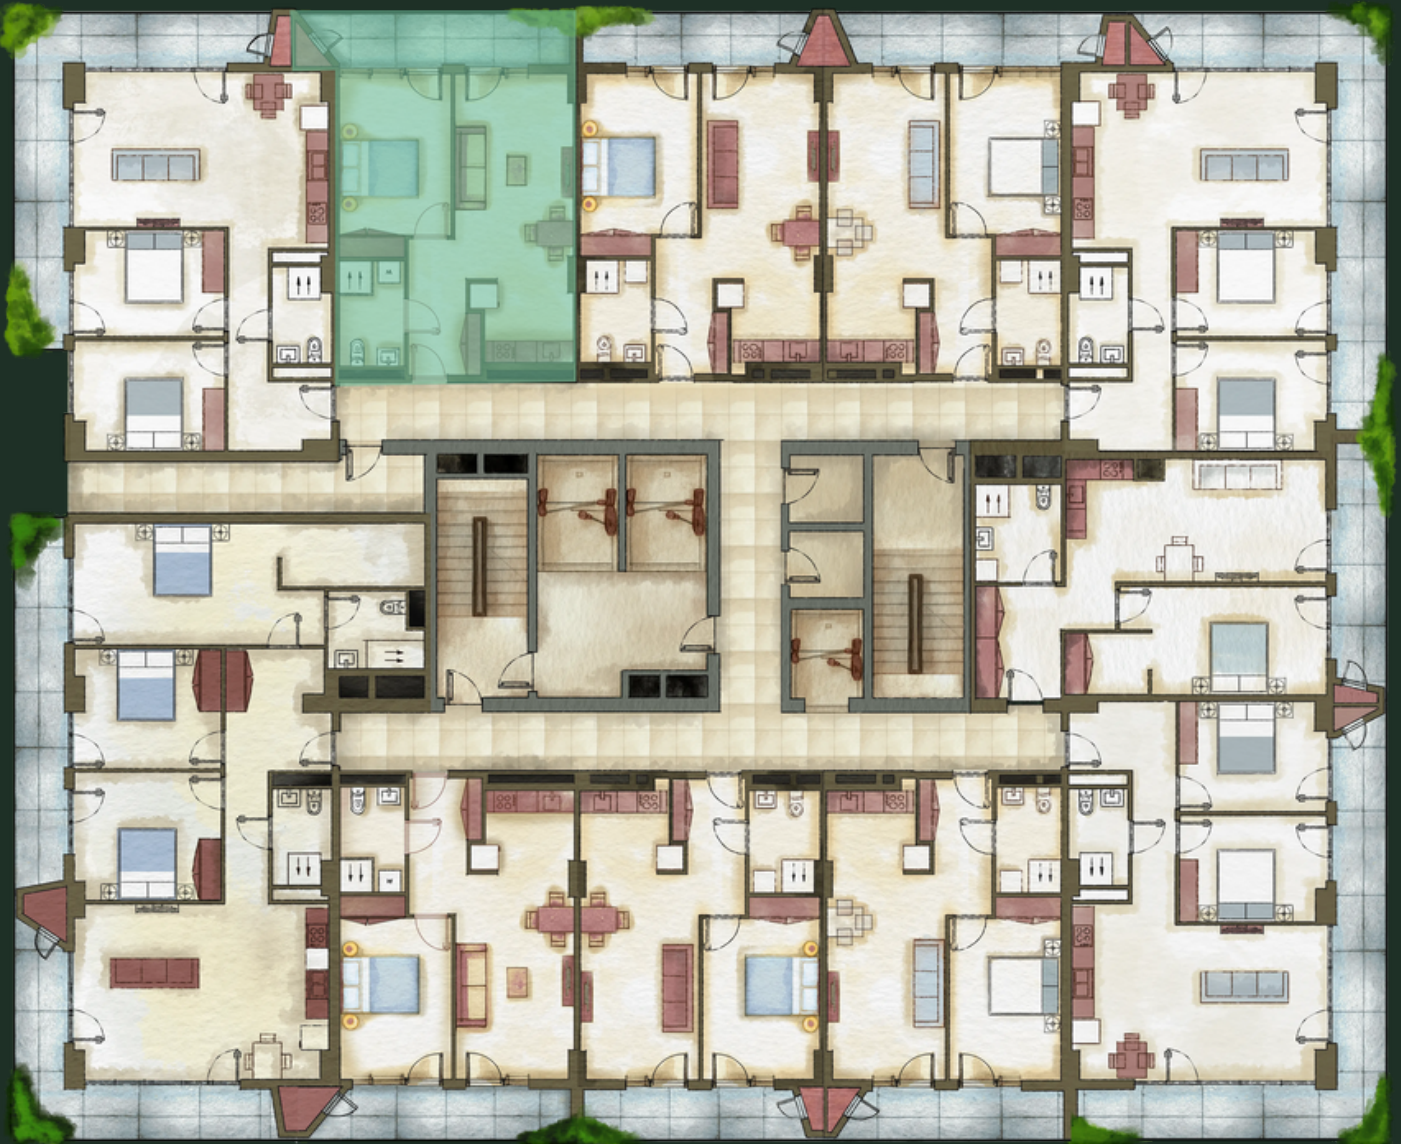

BLOCK N13 | FLOOR - 11 | APARTMENT N1402 (112) | 62.28 M²

sales@omnia.ge
+995 511 73 73 77; +995 511 73 77 73

116 Monk Gabriel Salosi Avenue
Tbilisi, Georgia

BLOCK N13 | FLOOR - 11 | APARTMENT N1402 (112) | 62.28 M²

DETAILS

Hallway - 6.91 m²

Studio - 23.39 m²

Bedroom 1 - 14.88 m²

Bathroom - 5.21 m²

Balcony - 10.36 m²

sales@omnia.ge
+995 511 73 73 77; +995 511 73 77 73

116 Monk Gabriel Salosi Avenue
Tbilisi, Georgia