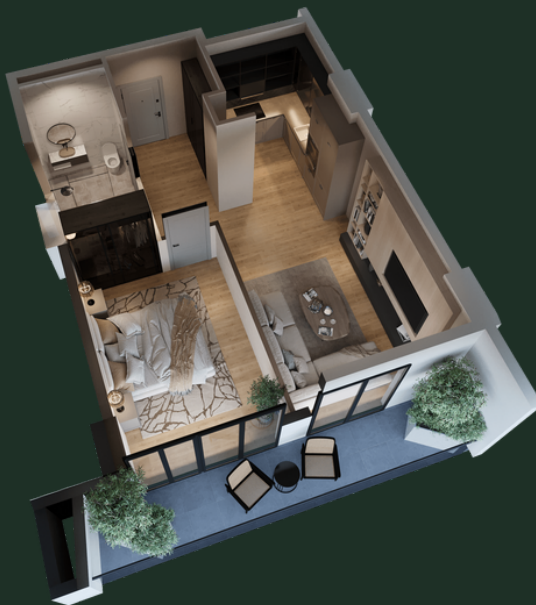

BLOCK N13 | FLOOR - 11 | APARTMENT N1404 (114) | 64.0 M²

sales@omnia.ge
+995 511 73 73 77; +995 511 73 77 73

116 Monk Gabriel Salosi Avenue
Tbilisi, Georgia

BLOCK N13 | FLOOR - 11 | APARTMENT N1404 (114) | 64.0 M²

DETAILS

Hallway - 6.68 m²

Studio - 23.78 m²

Bedroom - 14.88 m²

Bathroom - 5.21 m²

Balcony - 11.89 m²

sales@omnia.ge
+995 511 73 73 77; +995 511 73 77 73

116 Monk Gabriel Salosi Avenue
Tbilisi, Georgia