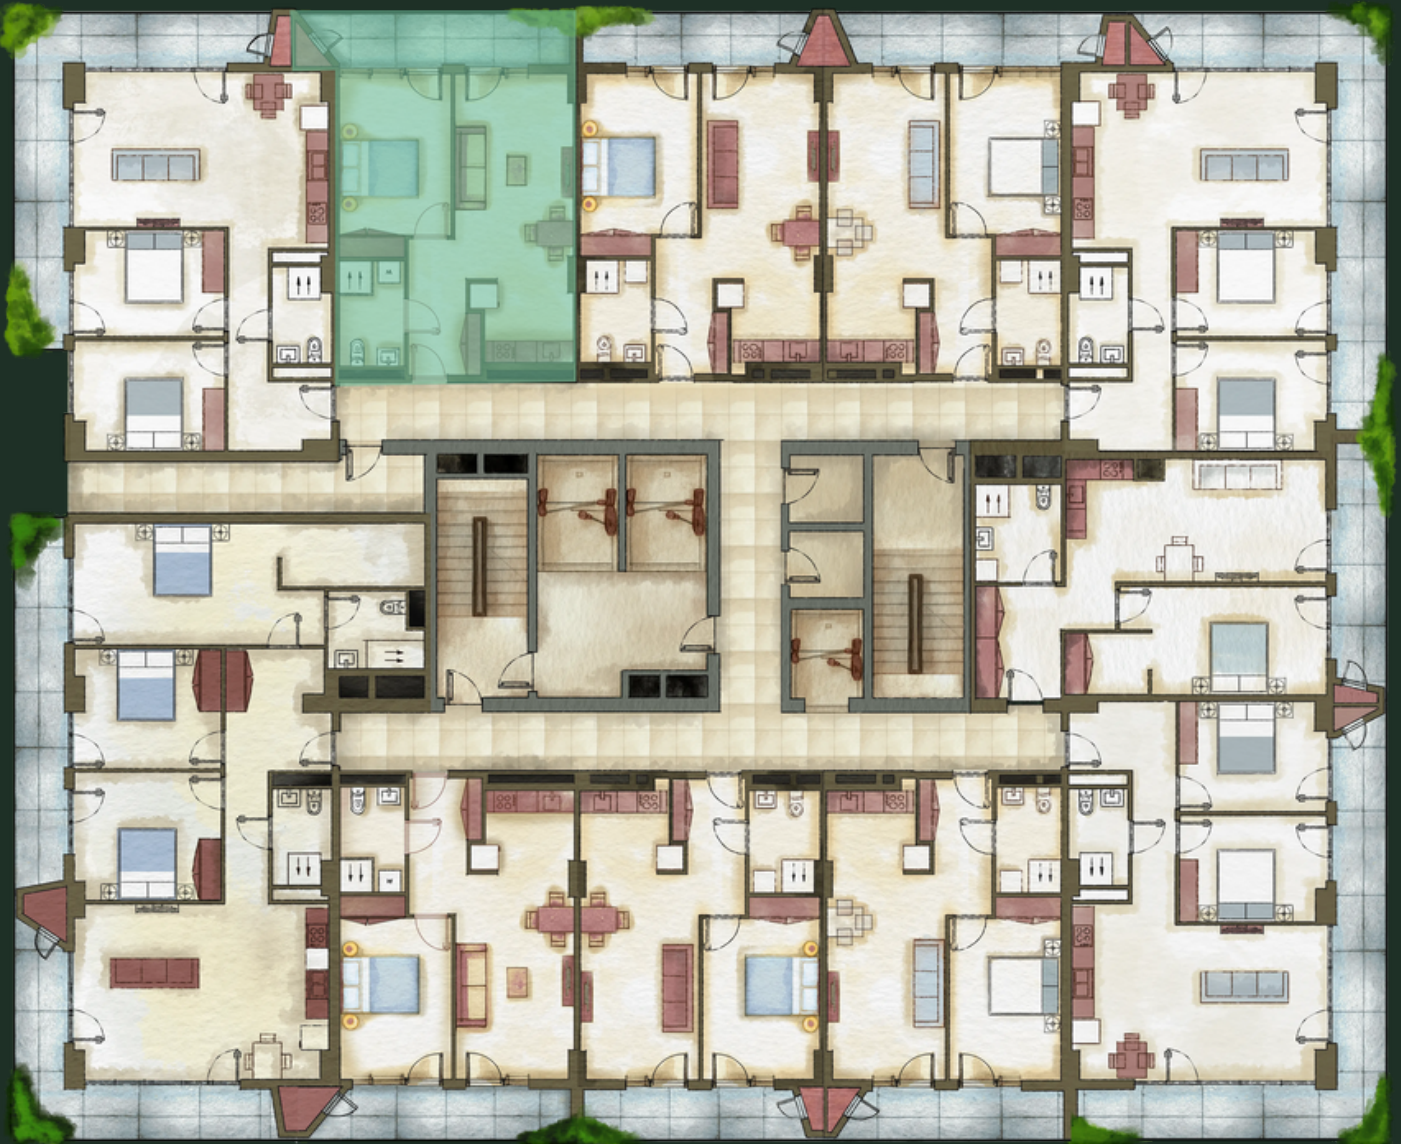

BLOCK N13 | FLOOR - 13 | APARTMENT N1602 (134) | 63.07 M²

sales@omnia.ge
+995 511 73 73 77; +995 511 73 77 73

116 Monk Gabriel Salosi Avenue
Tbilisi, Georgia

BLOCK N13 | FLOOR - 13 | APARTMENT N1602 (134) | 63.07 M²

DETAILS

Hallway - 6.91 m²

Studio - 23.39 m²

Bedroom 1 - 14.88 m²

Bathroom - 5.21 m²

Balcony - 11.15 m²

sales@omnia.ge
+995 511 73 73 77; +995 511 73 77 73

116 Monk Gabriel Salosi Avenue
Tbilisi, Georgia