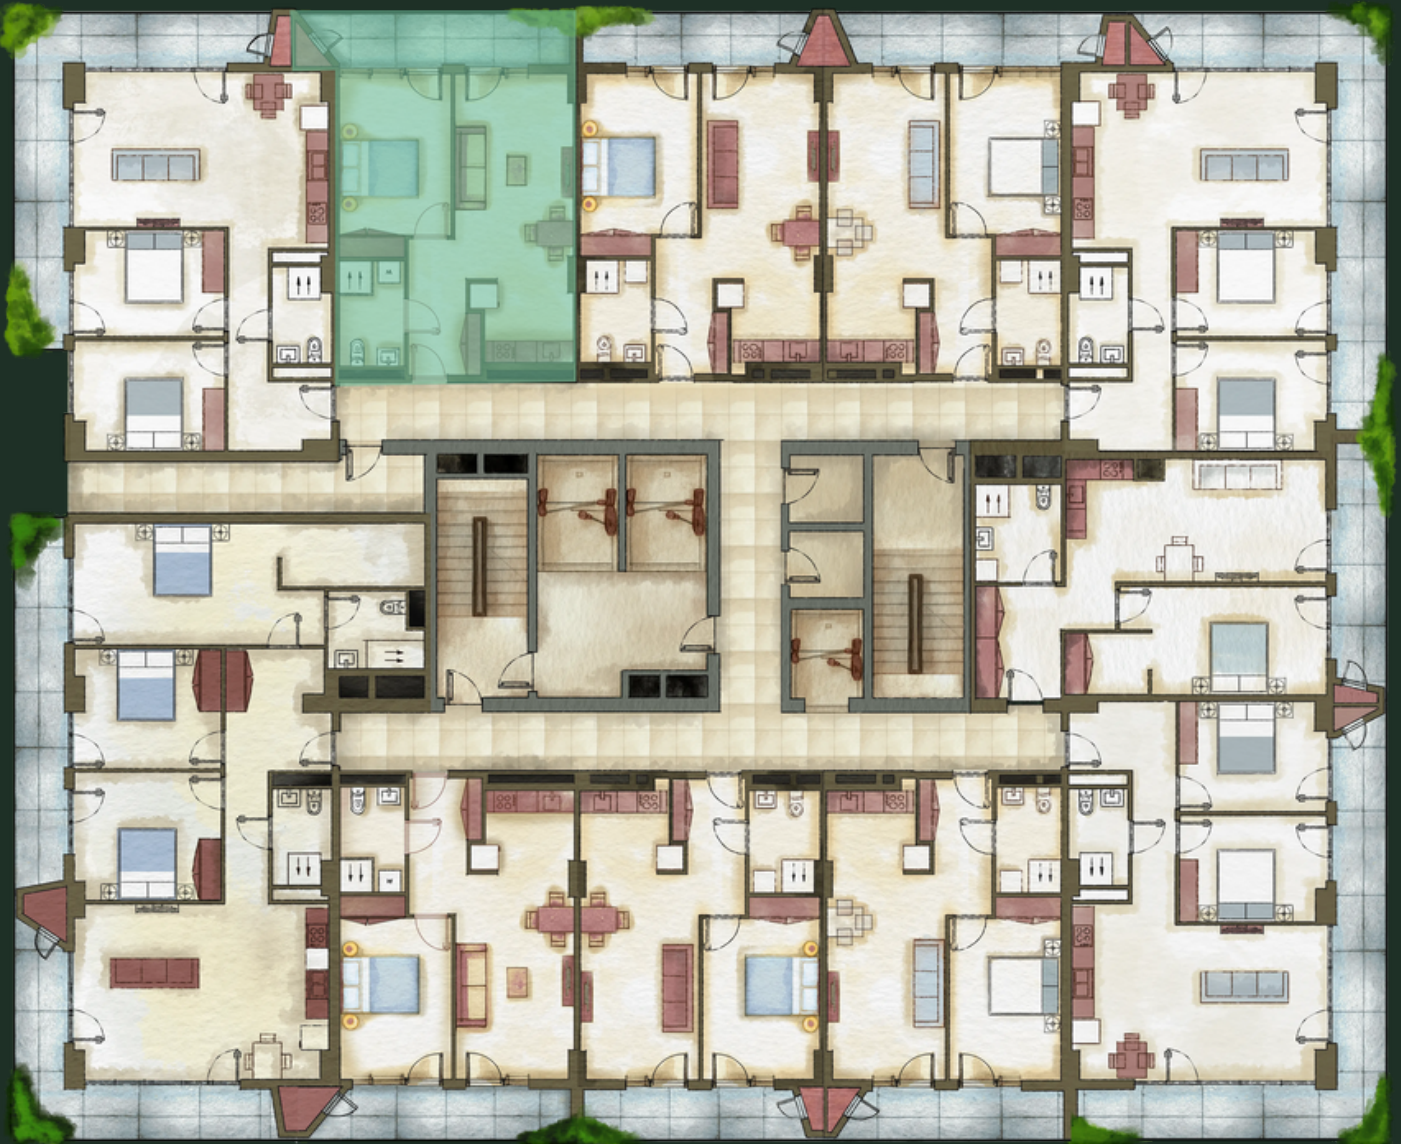

BLOCK N13 | FLOOR - 14 | APARTMENT N1702 (145) | 62.85 M²

sales@omnia.ge
+995 511 73 73 77; +995 511 73 77 73

116 Monk Gabriel Salosi Avenue
Tbilisi, Georgia

BLOCK N13 | FLOOR - 14 | APARTMENT N1702 (145) | 62.85 M²

DETAILS

Hallway - 6.91 m²

Studio - 23.39 m²

Bedroom 1 - 14.88 m²

Bathroom - 5.21 m²

Balcony - 10.93 m²

sales@omnia.ge
+995 511 73 73 77; +995 511 73 77 73

116 Monk Gabriel Salosi Avenue
Tbilisi, Georgia