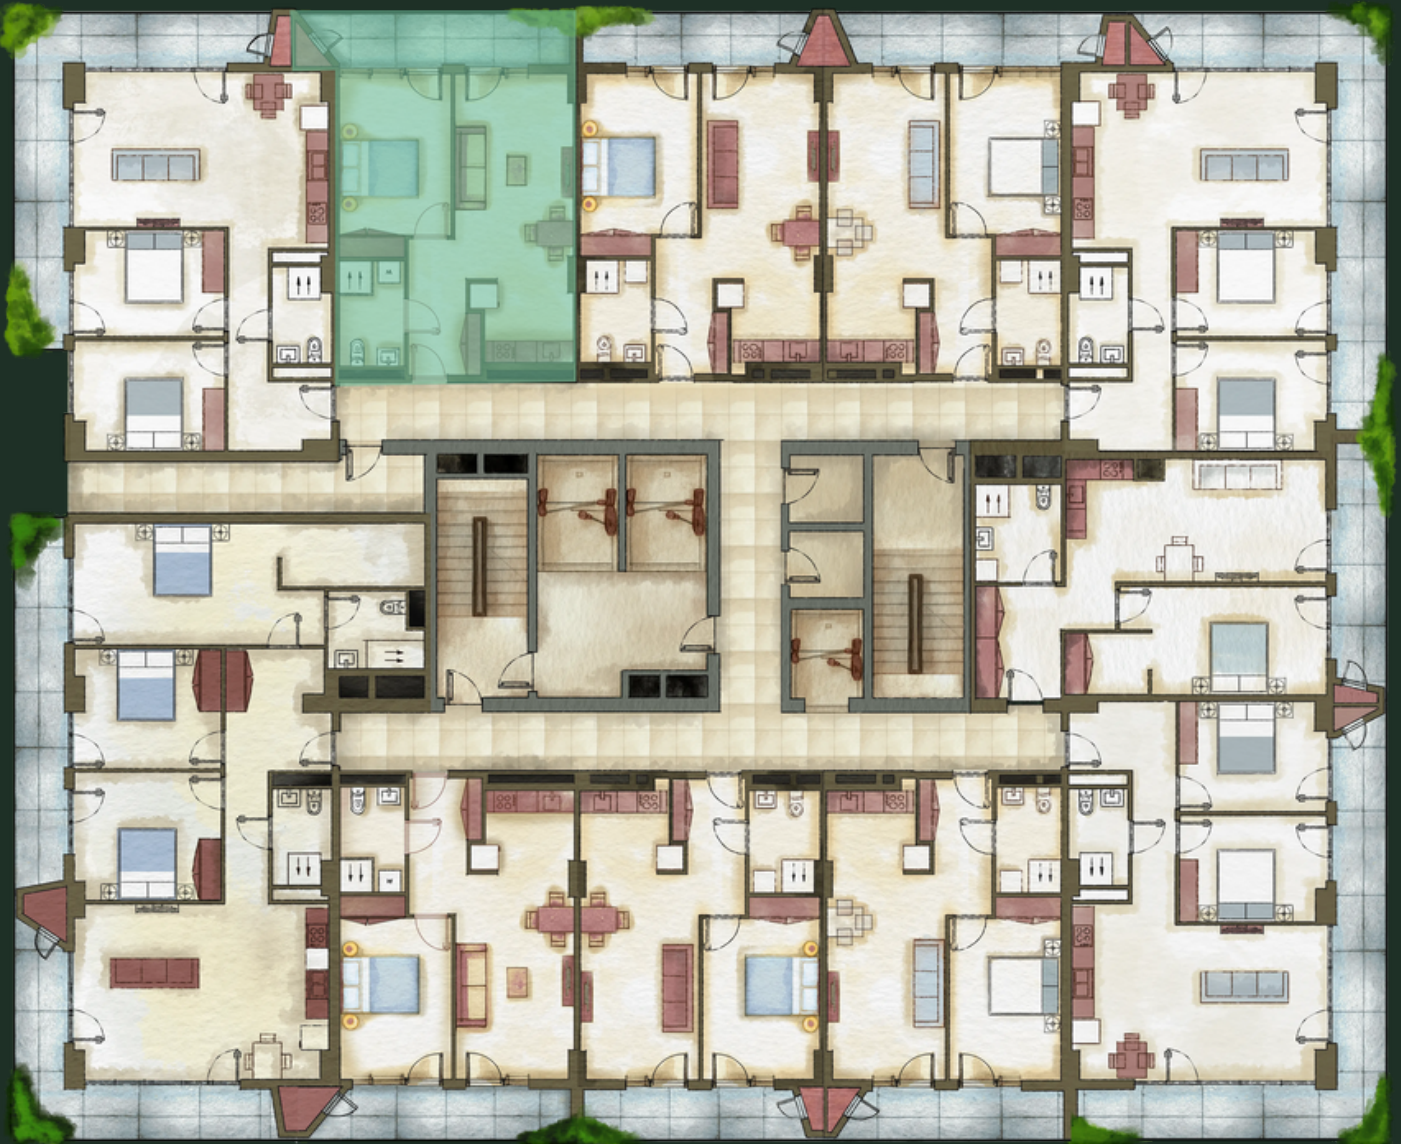

BLOCK N13 | FLOOR - 18 | APARTMENT N2102 (189) | 62.85 M²

sales@omnia.ge
+995 511 73 73 77; +995 511 73 77 73

116 Monk Gabriel Salosi Avenue
Tbilisi, Georgia

BLOCK N13 | FLOOR - 18 | APARTMENT N2102 (189) | 62.85 M²

DETAILS

Hallway - 6.91 m²

Studio - 23.39 m²

Bedroom 1 - 14.88 m²

Bathroom - 5.21 m²

Balcony - 10.93 m²

sales@omnia.ge
+995 511 73 73 77; +995 511 73 77 73

116 Monk Gabriel Salosi Avenue
Tbilisi, Georgia