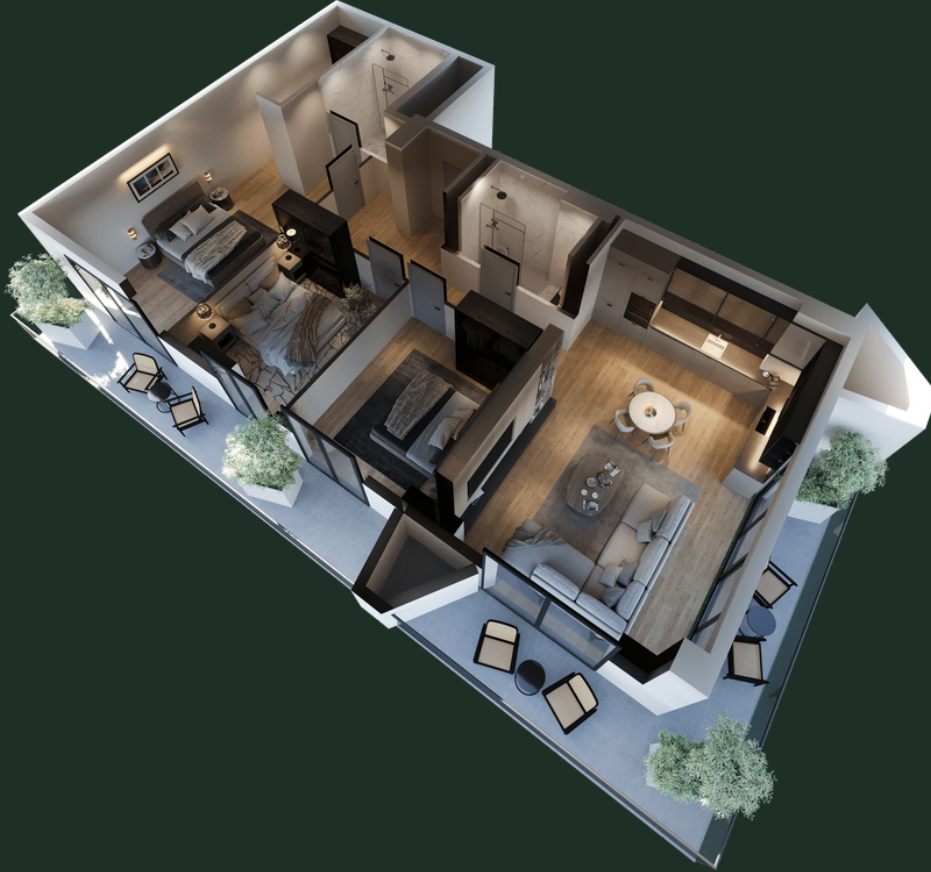

BLOCK N13 | FLOOR - 19 | APARTMENT N2211 (209) | 147.56 M²

sales@omnia.ge
+995 511 73 73 77; +995 511 73 77 73

116 Monk Gabriel Salosi Avenue
Tbilisi, Georgia

BLOCK N13 | FLOOR - 19 | APARTMENT N2211 (209) | 147.56 M²

DETAILS

Hallway - 13.57 m²

Studio - 33.13 m²

Bedroom 1 - 14.12 m²

Bedroom 2 - 13.03 m²

Bathroom 1 - 4.13 m²

Bedroom 3 - 20.65 m²

Bathroom 2 - 5.17 m²