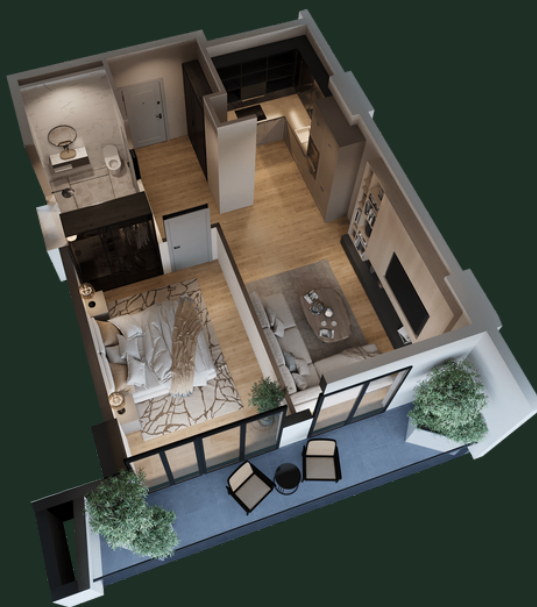

BLOCK N13 | FLOOR - 20 | APARTMENT N2304 (213) | 61.49 M²

sales@omnia.ge
+995 511 73 73 77; +995 511 73 77 73

116 Monk Gabriel Salosi Avenue
Tbilisi, Georgia

BLOCK N13 | FLOOR - 20 | APARTMENT N2304 (213) | 61.49 M²

DETAILS

Hallway - 6.68 m²

Studio - 23.78 m²

Bedroom - 14.88 m²

Bathroom - 5.21 m²

Balcony - 9.38 m²

sales@omnia.ge
+995 511 73 73 77; +995 511 73 77 73

116 Monk Gabriel Salosi Avenue
Tbilisi, Georgia