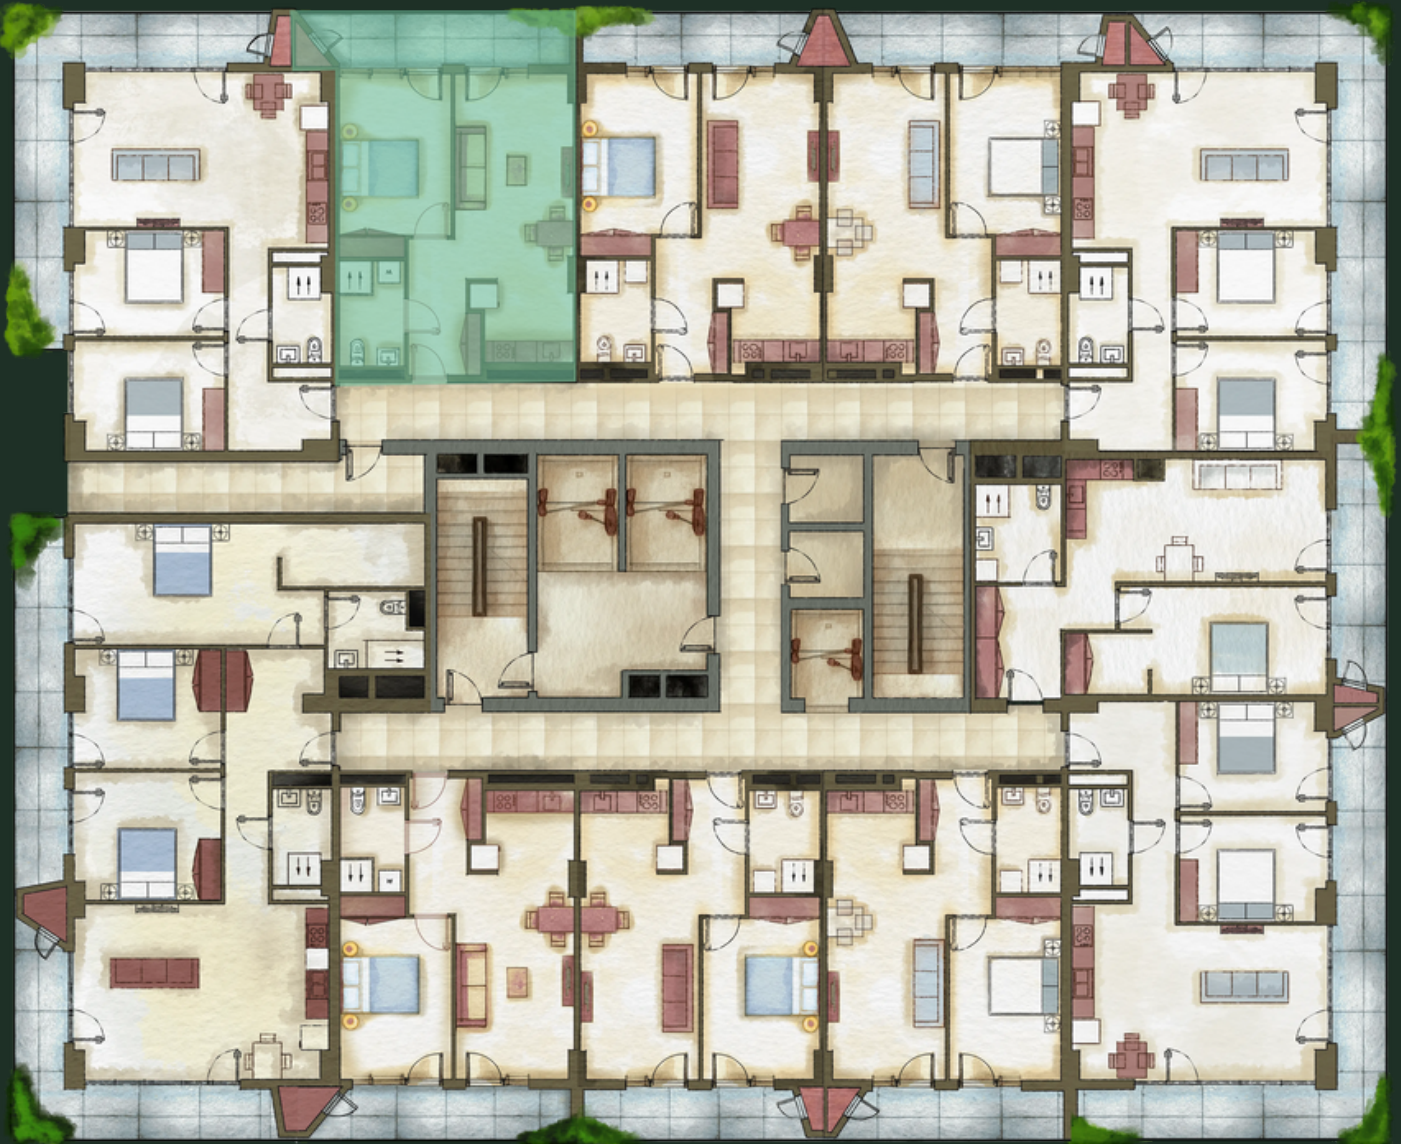

BLOCK N13 | FLOOR - 21 | APARTMENT N2402 (222) | 62.13 M²

sales@omnia.ge
+995 511 73 73 77; +995 511 73 77 73

116 Monk Gabriel Salosi Avenue
Tbilisi, Georgia

BLOCK N13 | FLOOR - 21 | APARTMENT N2402 (222) | 62.13 M²

DETAILS

Hallway - 6.91 m²

Studio - 23.39 m²

Bedroom 1 - 14.88 m²

Bathroom - 5.21 m²

Balcony - 10.21 m²

sales@omnia.ge
+995 511 73 73 77; +995 511 73 77 73

116 Monk Gabriel Salosi Avenue
Tbilisi, Georgia