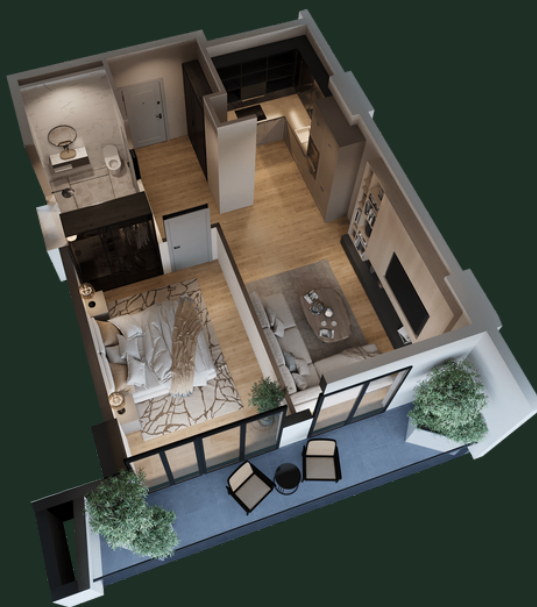

BLOCK N13 | FLOOR - 21 | APARTMENT N2404 (224) | 64.04 M²

sales@omnia.ge
+995 511 73 73 77; +995 511 73 77 73

116 Monk Gabriel Salosi Avenue
Tbilisi, Georgia

BLOCK N13 | FLOOR - 21 | APARTMENT N2404 (224) | 64.04 M²

DETAILS

Hallway - 6.68 m²

Studio - 23.78 m²

Bedroom - 14.88 m²

Bathroom - 5.21 m²

Balcony - 11.93 m²

sales@omnia.ge
+995 511 73 73 77; +995 511 73 77 73

116 Monk Gabriel Salosi Avenue
Tbilisi, Georgia