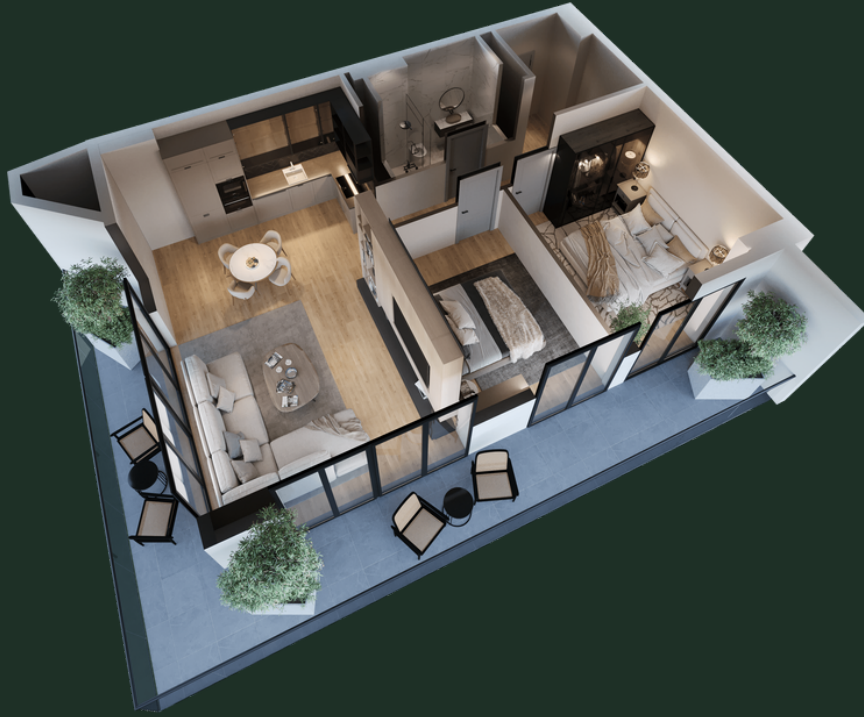

BLOCK N13 | FLOOR - 21 | APARTMENT N2407 (227) | 97.76 M²

sales@omnia.ge
+995 511 73 73 77; +995 511 73 77 73

116 Monk Gabriel Salosi Avenue
Tbilisi, Georgia

BLOCK N13 | FLOOR - 21 | APARTMENT N2407 (227) | 97.76 M²

DETAILS

Hallway - 9.15 m²

Studio - 30.84 m²

Bedroom 1 - 11.77 m²

Bedroom 2 - 12.30 m²

Bathroom - 4.12 m²

Balcony - 27.02 m²

sales@omnia.ge
+995 511 73 73 77; +995 511 73 77 73