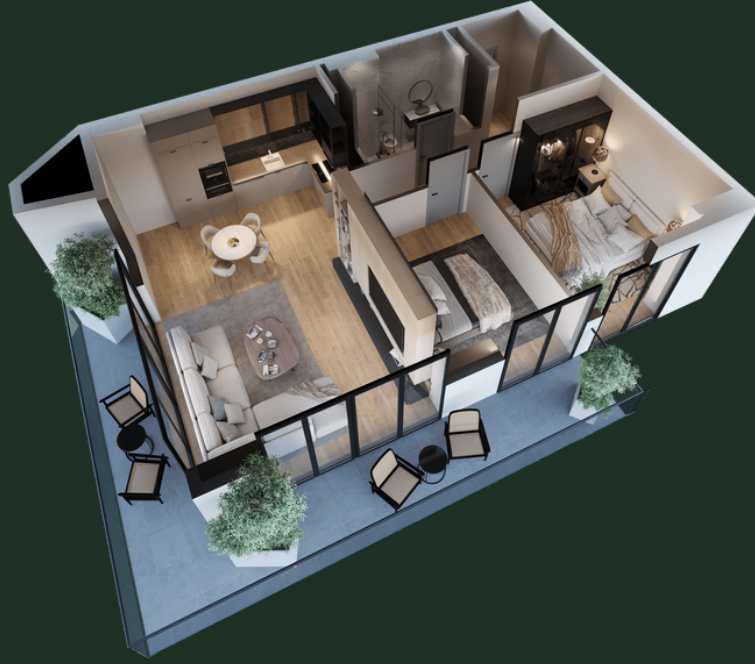

BLOCK N13 | FLOOR - 22 | APARTMENT N2501 (232) | 92.28 M²

sales@omnia.ge
+995 511 73 73 77; +995 511 73 77 73

116 Monk Gabriel Salosi Avenue
Tbilisi, Georgia

BLOCK N13 | FLOOR - 22 | APARTMENT N2501 (232) | 92.28 M²

DETAILS

Hallway - 9.15 m²

Studio - 30.84 m²

Bedroom 1 - 12.30 m²

Bedroom 2 - 11.77 m²

Bathroom - 4.12 m²

Balcony - 22.07 m²

sales@omnia.ge
+995 511 73 73 77; +995 511 73 77 73