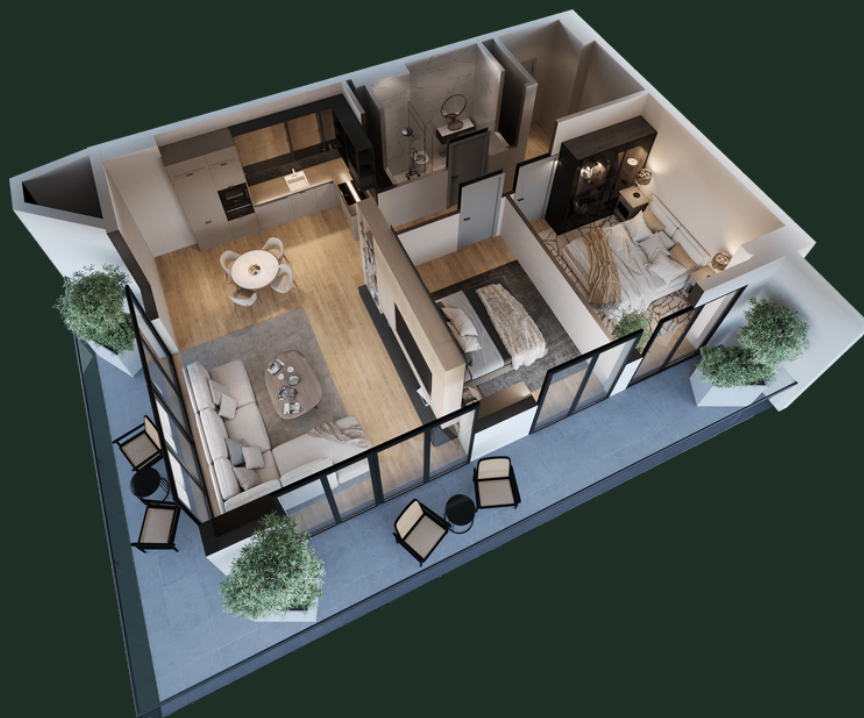

BLOCK N13 | FLOOR - 22 | APARTMENT N2507 (238) | 99.57 M²

sales@omnia.ge
+995 511 73 73 77; +995 511 73 77 73

116 Monk Gabriel Salosi Avenue
Tbilisi, Georgia

BLOCK N13 | FLOOR - 22 | APARTMENT N2507 (238) | 99.57 M²

DETAILS

Hallway - 9.15 m²

Studio - 30.84 m²

Bedroom 1 - 11.77 m²

Bedroom 2 - 12.30 m²

Bathroom - 4.12 m²

Balcony - 28.83 m²

sales@omnia.ge
+995 511 73 73 77; +995 511 73 77 73