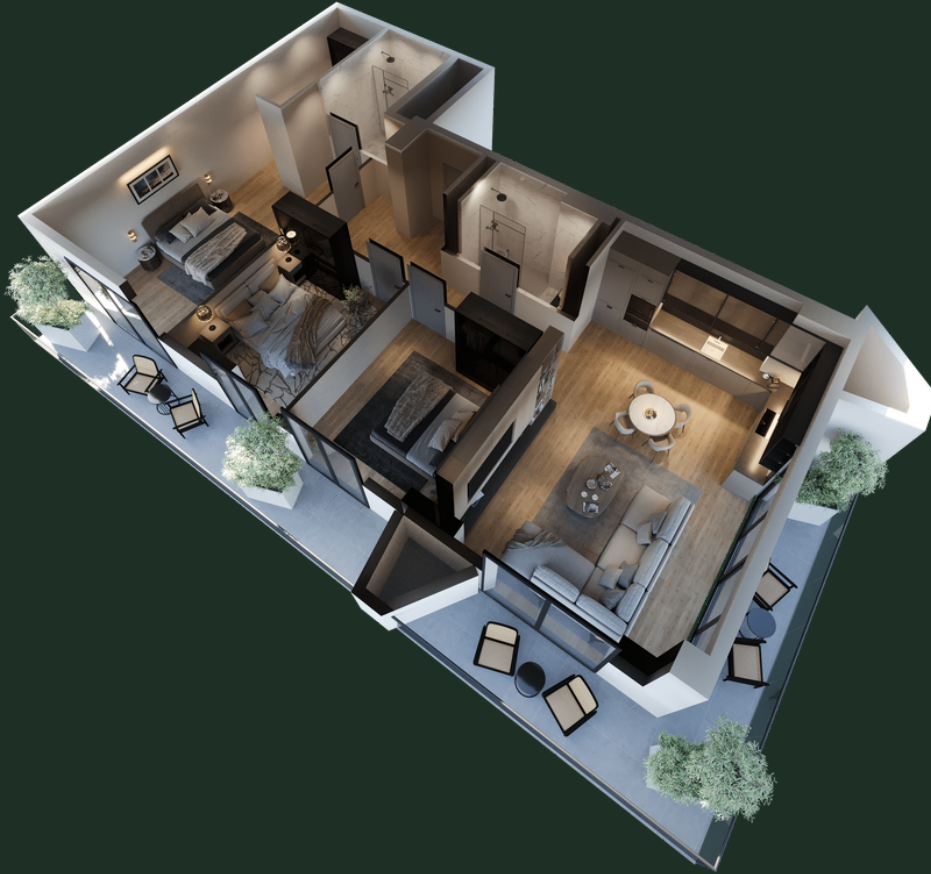

BLOCK N13 | FLOOR - 23 | APARTMENT N2611 (253) | 148.94 M²

sales@omnia.ge
+995 511 73 73 77; +995 511 73 77 73

116 Monk Gabriel Salosi Avenue
Tbilisi, Georgia

BLOCK N13 | FLOOR - 23 | APARTMENT N2611 (253) | 148.94 M²

DETAILS

Hallway - 13.57 m ²	Studio - 33.13 m ²	Bedroom 1 - 14.12 m ²	Bedroom 2 - 13.03 m ²
Bathroom 1 - 4.13 m ²	Bedroom 3 - 20.65 m ²	Bathroom 2 - 5.17 m ²	wardrobe - 7.00 m ²
Balcony 1 - 19.19 m ²	Balcony 2 - 15.51 m ²		