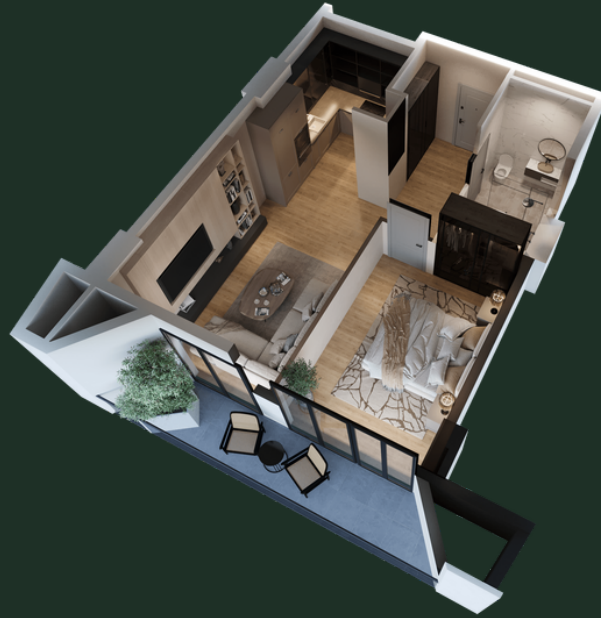

BLOCK N13 | FLOOR - 6 | APARTMENT N910 (65) | 61.4 M²

sales@omnia.ge
+995 511 73 73 77; +995 511 73 77 73

116 Monk Gabriel Salosi Avenue
Tbilisi, Georgia

BLOCK N13 | FLOOR - 6 | APARTMENT N910 (65) | 61.4 M²

DETAILS

Hallway - 6.68 m²

Studio - 23.60 m²

Bedroom - 14.88 m²

Bathroom - 5.21 m²

Balcony - 9.56 m²

sales@omnia.ge
+995 511 73 73 77; +995 511 73 77 73

116 Monk Gabriel Salosi Avenue
Tbilisi, Georgia