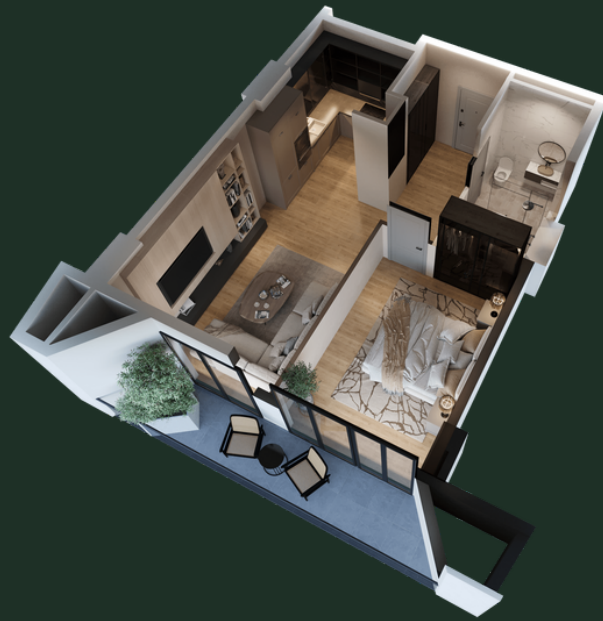

BLOCK N13 | FLOOR - 7 | APARTMENT N1002 (68) | 62.23 M²

sales@omnia.ge
+995 511 73 73 77; +995 511 73 77 73

116 Monk Gabriel Salosi Avenue
Tbilisi, Georgia

BLOCK N13 | FLOOR - 7 | APARTMENT N1002 (68) | 62.23 M²

DETAILS

Hallway - 6.91 m²

Studio - 23.39 m²

Bedroom 1 - 14.88 m²

Bathroom - 5.21 m²

Balcony - 10.37 m²

sales@omnia.ge
+995 511 73 73 77; +995 511 73 77 73

116 Monk Gabriel Salosi Avenue
Tbilisi, Georgia