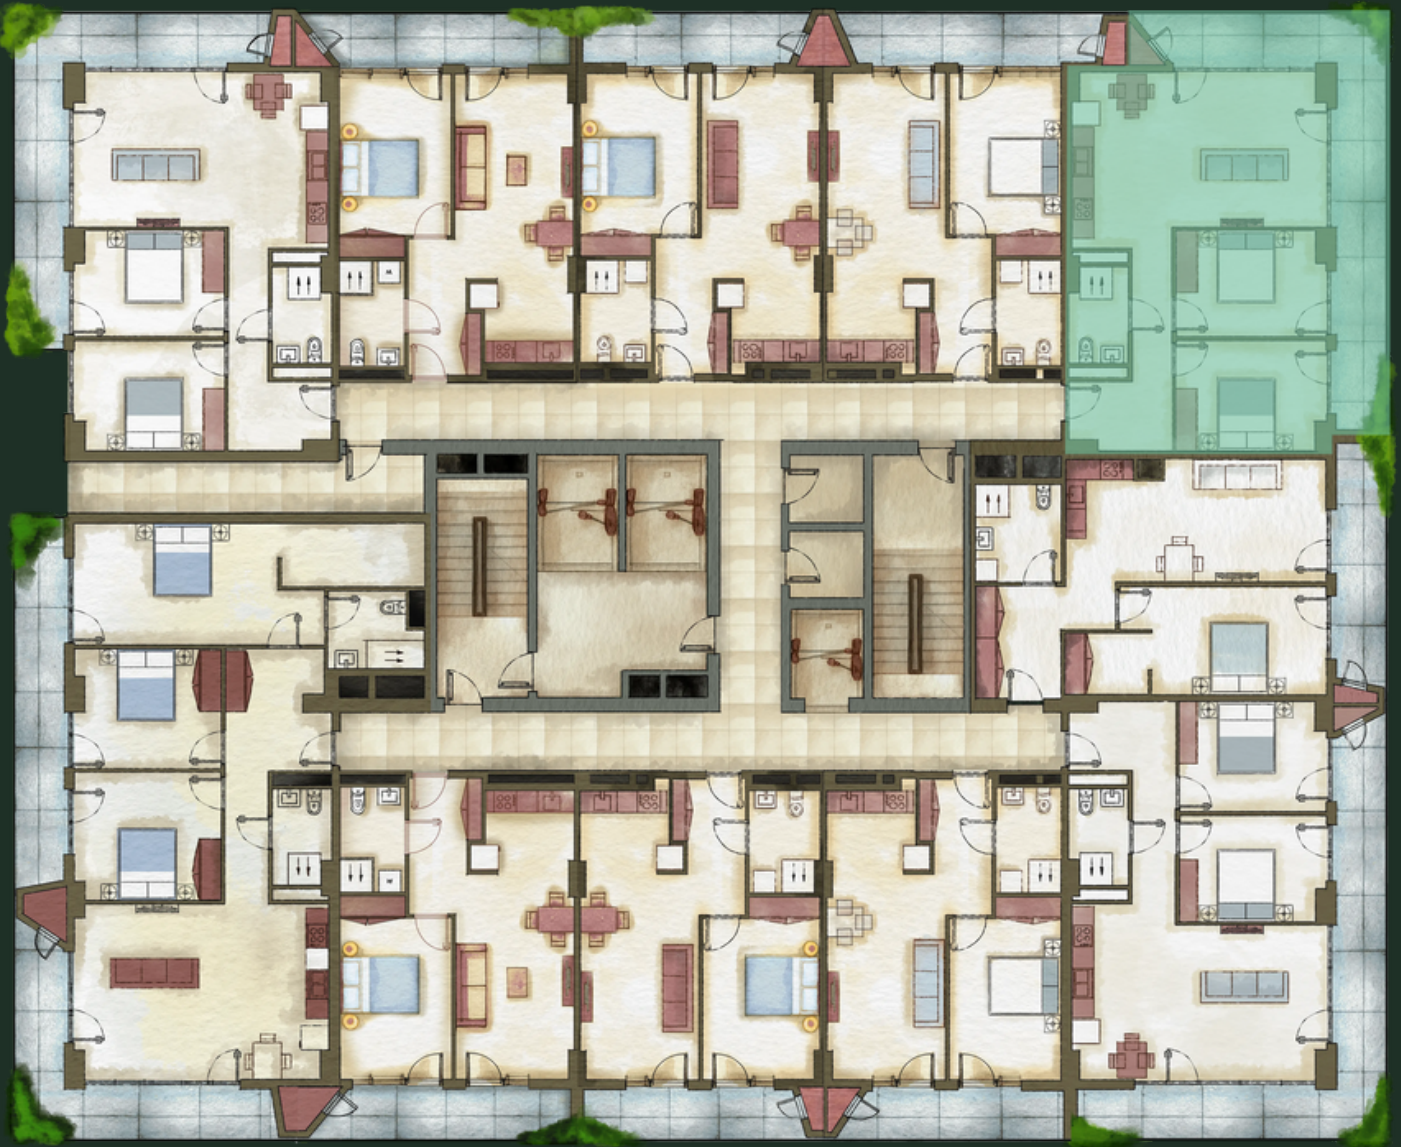

BLOCK N13 | FLOOR - 8 | APARTMENT N1105 (82) | 96.56 M²

sales@omnia.ge
+995 511 73 73 77; +995 511 73 77 73

116 Monk Gabriel Salosi Avenue
Tbilisi, Georgia

BLOCK N13 | FLOOR - 8 | APARTMENT N1105 (82) | 96.56 M²

DETAILS

Hallway - 9.15 m²

Studio - 30.84 m²

Bedroom 1 - 12.30 m²

Bedroom 2 - 11.77 m²

Bathroom - 4.12 m²

Balcony - 26.09 m²

sales@omnia.ge
+995 511 73 73 77; +995 511 73 77 73