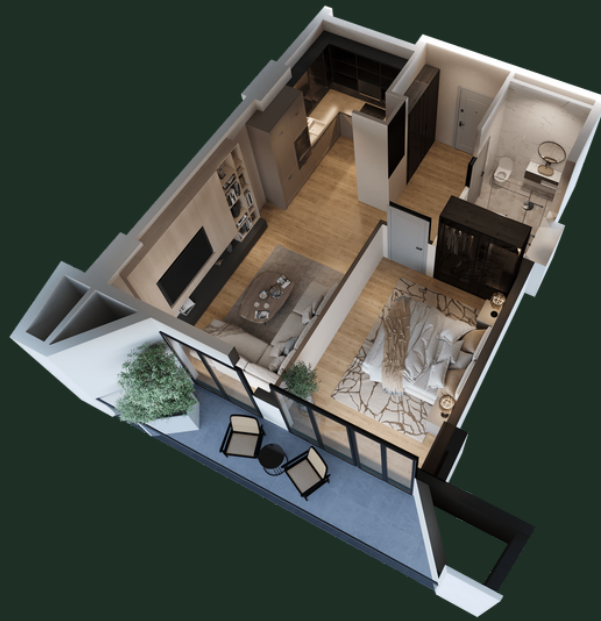

BLOCK N13 | FLOOR - 8 | APARTMENT N1109 (86) | 62.43 M²

sales@omnia.ge
+995 511 73 73 77; +995 511 73 77 73

116 Monk Gabriel Salosi Avenue
Tbilisi, Georgia

BLOCK N13 | FLOOR - 8 | APARTMENT N1109 (86) | 62.43 M²

DETAILS

Hallway - 6.68 m²

Studio - 23.02 m²

Bedroom - 15.77 m²

Bathroom - 5.78 m²

Balcony - 9.71 m²

sales@omnia.ge
+995 511 73 73 77; +995 511 73 77 73

116 Monk Gabriel Salosi Avenue
Tbilisi, Georgia