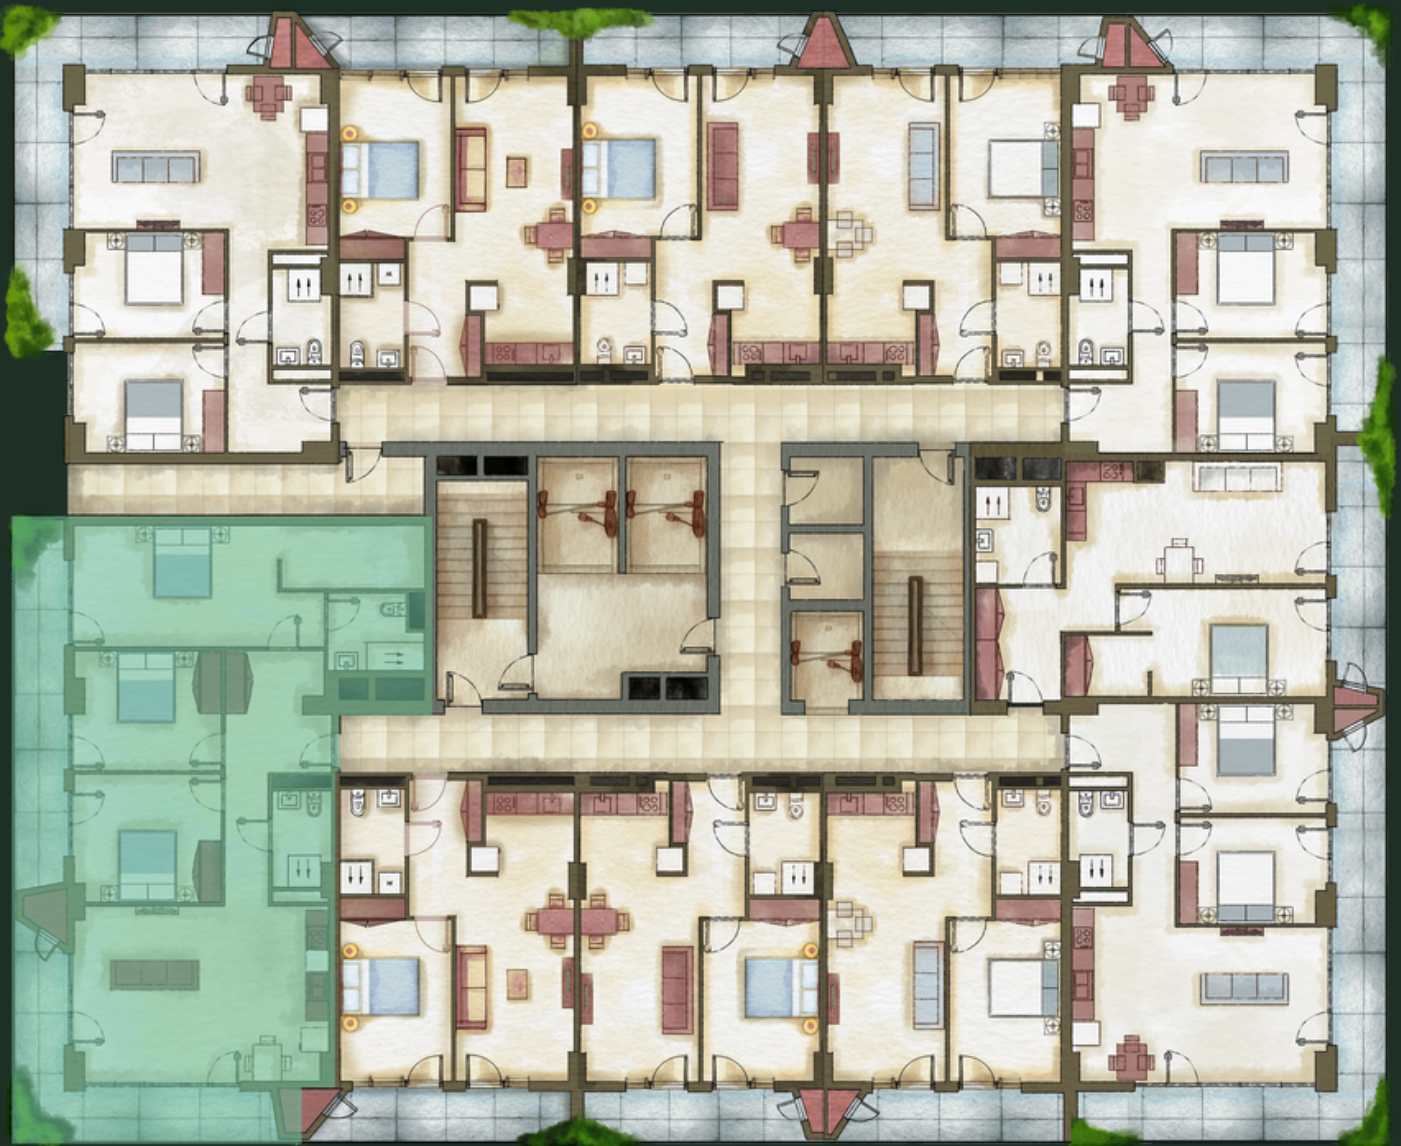

BLOCK N13 | FLOOR - 1 | APARTMENT N411 (11) | 147.35 M²

sales@omnia.ge
+995 511 73 73 77; +995 511 73 77 73

116 Monk Gabriel Salosi Avenue
Tbilisi, Georgia

BLOCK N13 | FLOOR - 1 | APARTMENT N411 (11) | 147.35 M²

DETAILS

Hallway - 13.57 m ²	Studio - 33.13 m ²	Bedroom 1 - 14.12 m ²	Bedroom 2 - 13.03 m ²
Bathroom 1 - 4.13 m ²	Bedroom 3 - 20.65 m ²	Bathroom 2 - 5.17 m ²	wardrobe - 7.00 m ²
Balcony 1 - 18.52 m ²	Balcony 2 - 14.97 m ²		