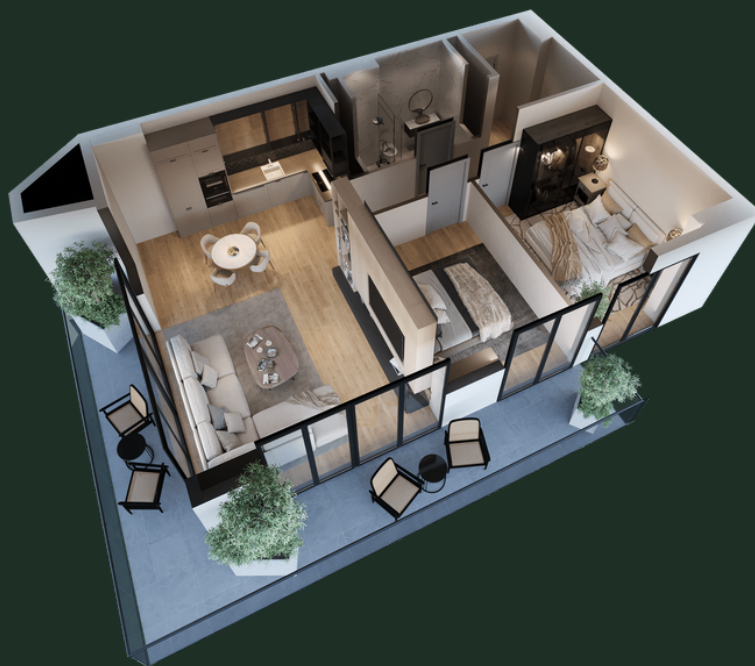

BLOCK N13 | FLOOR - 14 | APARTMENT N1701 (144) | 93.29 M²

sales@omnia.ge
+995 511 73 73 77; +995 511 73 77 73

116 Monk Gabriel Salosi Avenue
Tbilisi, Georgia

BLOCK N13 | FLOOR - 14 | APARTMENT N1701 (144) | 93.29 M²

DETAILS

Hallway - 9.15 m²

Studio - 30.84 m²

Bedroom 1 - 12.30 m²

Bedroom 2 - 11.77 m²

Bathroom - 4.12 m²

Balcony - 23.08 m²

sales@omnia.ge
+995 511 73 73 77; +995 511 73 77 73