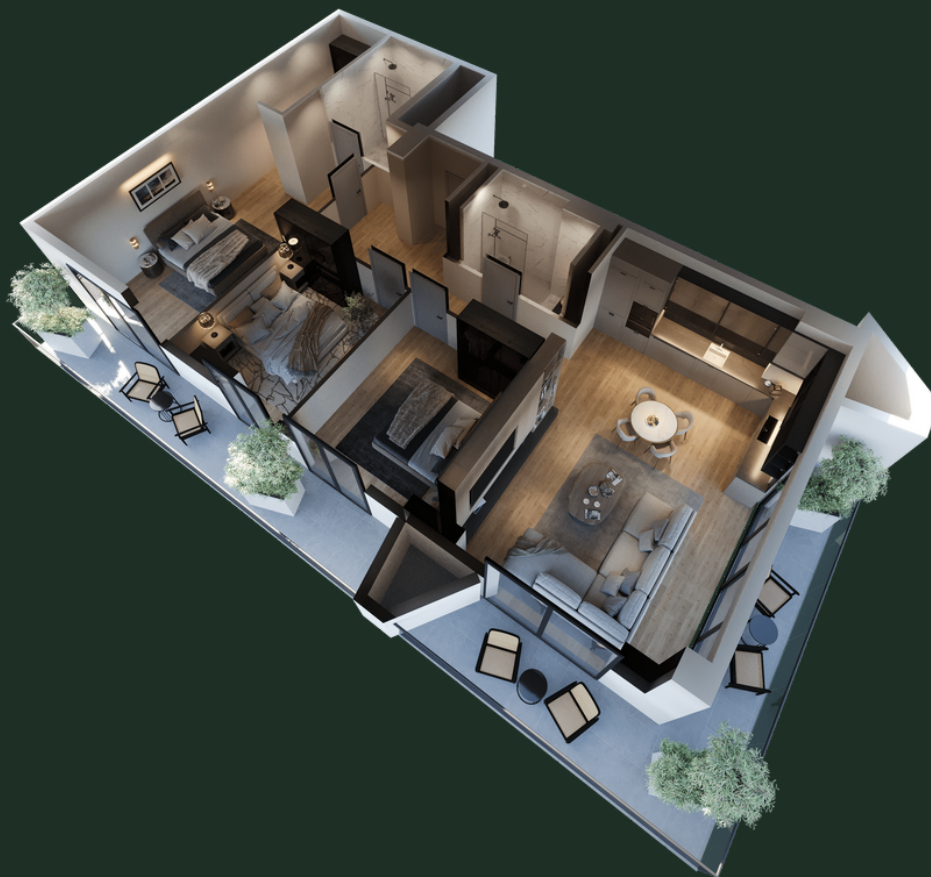

BLOCK N13 | FLOOR - 2 | APARTMENT N511 (22) | 147.35 M²

sales@omnia.ge
+995 511 73 73 77; +995 511 73 77 73

116 Monk Gabriel Salosi Avenue
Tbilisi, Georgia

BLOCK N13 | FLOOR - 2 | APARTMENT N511 (22) | 147.35 M²

DETAILS

Hallway - 13.57 m ²	Studio - 33.13 m ²	Bedroom 1 - 14.12 m ²	Bedroom 2 - 13.03 m ²
Bathroom 1 - 4.13 m ²	Bedroom 3 - 20.65 m ²	Bathroom 2 - 5.17 m ²	wardrobe - 7.00 m ²
Balcony 1 - 18.52 m ²	Balcony 2 - 14.97 m ²		