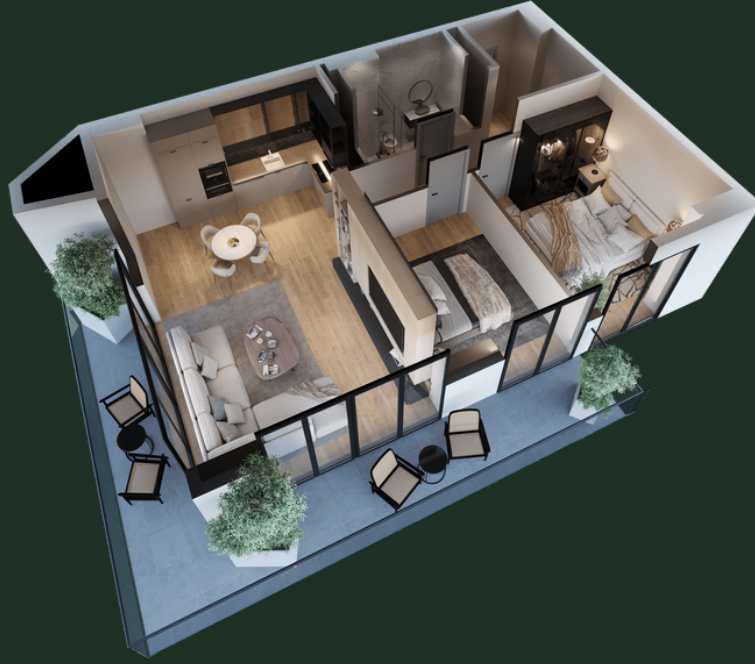

BLOCK N13 | FLOOR - 20 | APARTMENT N2301 (210) | 92.31 M²

sales@omnia.ge
+995 511 73 73 77; +995 511 73 77 73

116 Monk Gabriel Salosi Avenue
Tbilisi, Georgia

BLOCK N13 | FLOOR - 20 | APARTMENT N2301 (210) | 92.31 M²

DETAILS

Hallway - 9.15 m²

Studio - 30.84 m²

Bedroom 1 - 12.30 m²

Bedroom 2 - 11.77 m²

Bathroom - 4.12 m²

Balcony - 22.1 m²

sales@omnia.ge
+995 511 73 73 77; +995 511 73 77 73