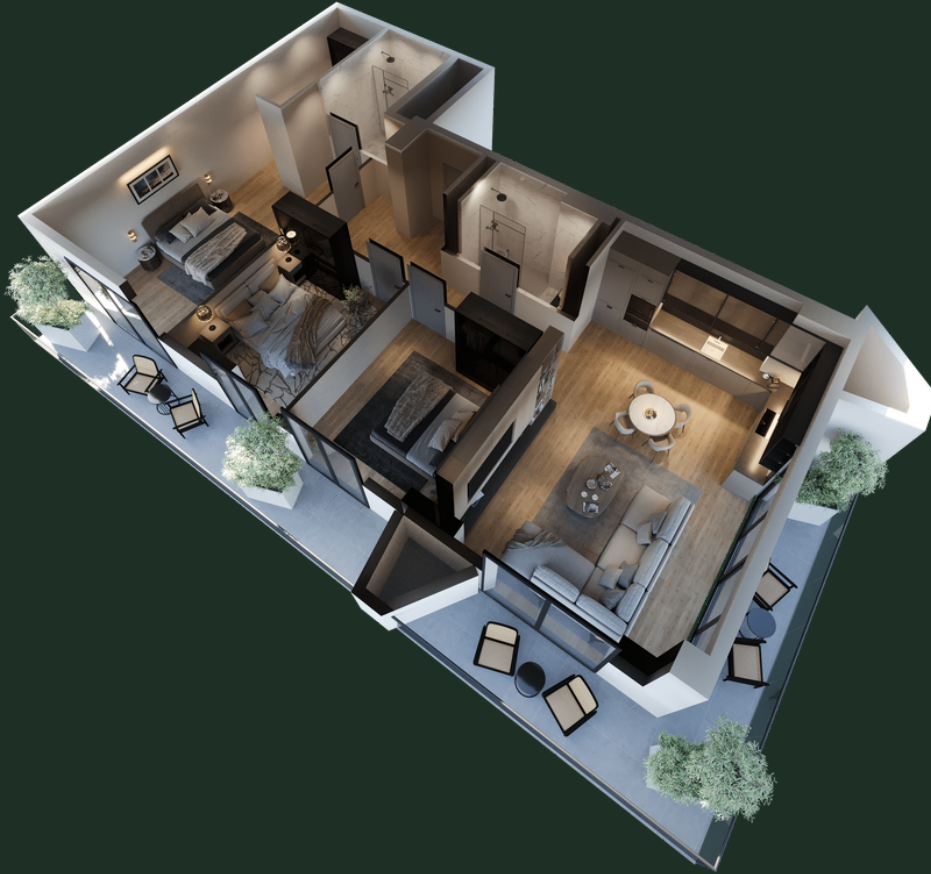

BLOCK N13 | FLOOR - 20 | APARTMENT N2311 (220) | 147.79 M²

sales@omnia.ge
+995 511 73 73 77; +995 511 73 77 73

116 Monk Gabriel Salosi Avenue
Tbilisi, Georgia

BLOCK N13 | FLOOR - 20 | APARTMENT N2311 (220) | 147.79 M²

DETAILS

Hallway - 13.57 m²

Studio - 33.13 m²

Bedroom 1 - 14.12 m²

Bedroom 2 - 13.03 m²

Bathroom 1 - 4.13 m²

Bedroom 3 - 20.65 m²

Bathroom 2 - 5.17 m²