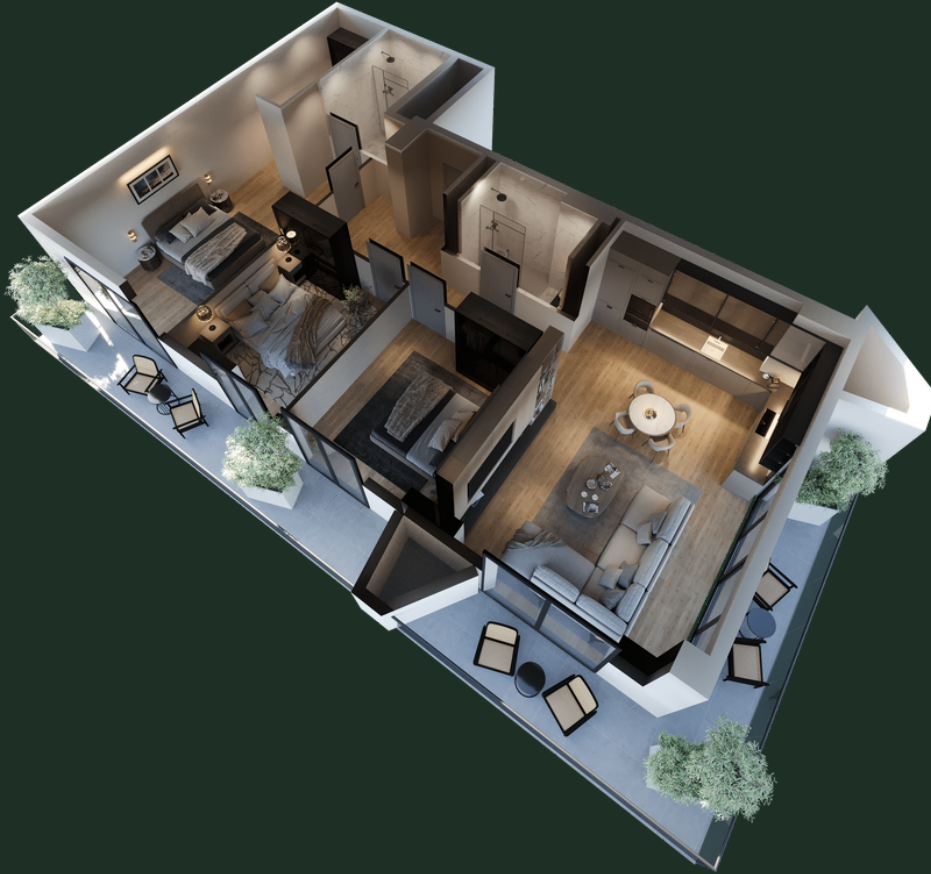

BLOCK N13 | FLOOR - 24 | APARTMENT N2711 (264) | 148.91 M²

sales@omnia.ge
+995 511 73 73 77; +995 511 73 77 73

116 Monk Gabriel Salosi Avenue
Tbilisi, Georgia

BLOCK N13 | FLOOR - 24 | APARTMENT N2711 (264) | 148.91 M²

DETAILS

Hallway - 13.57 m ²	Studio - 33.13 m ²	Bedroom 1 - 14.12 m ²	Bedroom 2 - 13.03 m ²
Bathroom 1 - 4.13 m ²	Bedroom 3 - 20.65 m ²	Bathroom 2 - 5.17 m ²	wardrobe - 7.00 m ²
Balcony 1 - 19.17 m ²	Balcony 2 - 15.5 m ²		