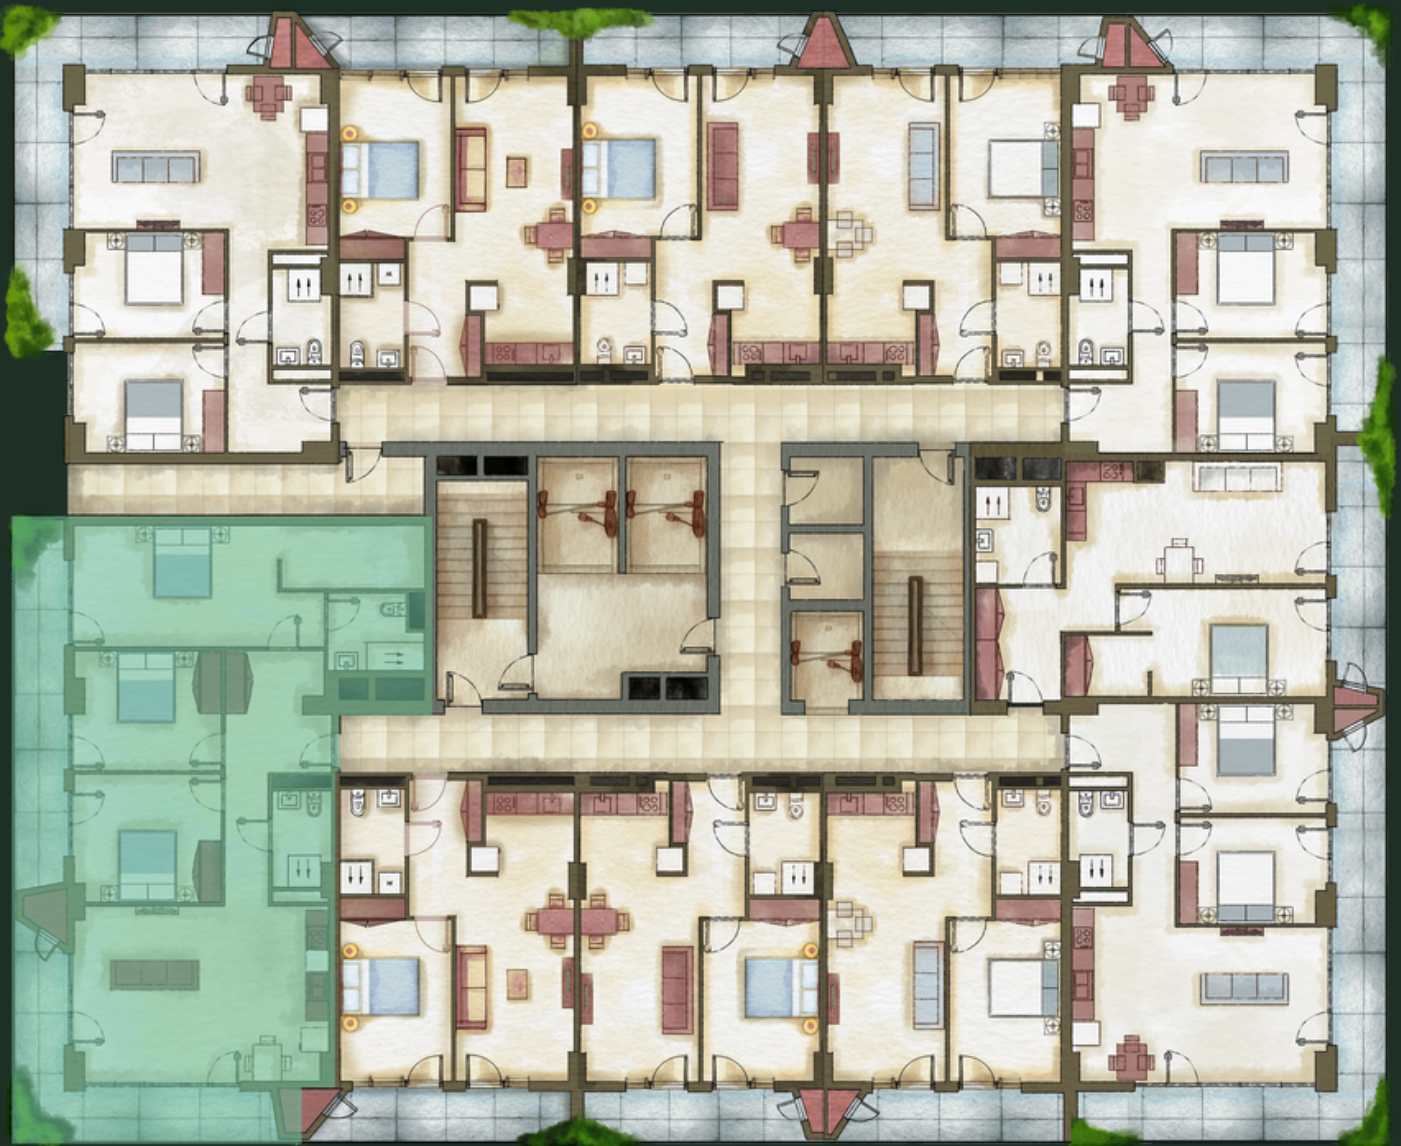

BLOCK N13 | FLOOR - 24 | APARTMENT N2711 (264) | 148.91 M²

sales@omnia.ge
+995 511 73 73 77; +995 511 73 77 73

116 Monk Gabriel Salosi Avenue
Tbilisi, Georgia

BLOCK N13 | FLOOR - 24 | APARTMENT N2711 (264) | 148.91 M²

DETAILS

Hallway - 13.57 m ²	Studio - 33.13 m ²	Bedroom 1 - 14.12 m ²	Bedroom 2 - 13.03 m ²
Bathroom 1 - 4.13 m ²	Bedroom 3 - 20.65 m ²	Bathroom 2 - 5.17 m ²	wardrobe - 7.00 m ²
Balcony 1 - 19.17 m ²	Balcony 2 - 15.5 m ²		